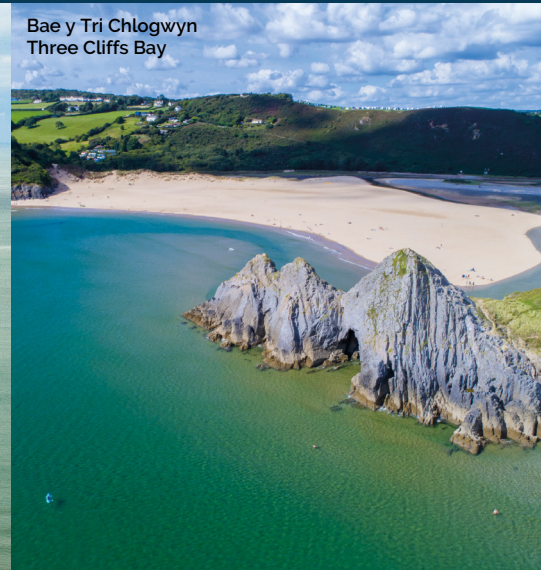

# Penrhyn Gŵyr a Bae Abertawe Gower and Swansea Bay

## Crwydro Arfordir Cymru Coastal Walking Wales

Bae Rhosili  
Rhosili Bay

Bae y Tri Chlogwyn  
Three Cliffs Bay

Rhosili  
Rhosili

### Uchafbwyntiau'r Llwybr / Path Highlights

- 1 Whiteford Point Lighthouse
- 2 Worm's Head
- 3 Three Cliffs Bay
- 4 Aberavon Beach

Ewch i'n tudalen Pasbortau  
[llwybrarfordircymru.gov.uk/pasport](http://llwybrarfordircymru.gov.uk/pasport)  
i gael manylion am dystysgrifau cwblhau  
a phethau i gofio eich taith.